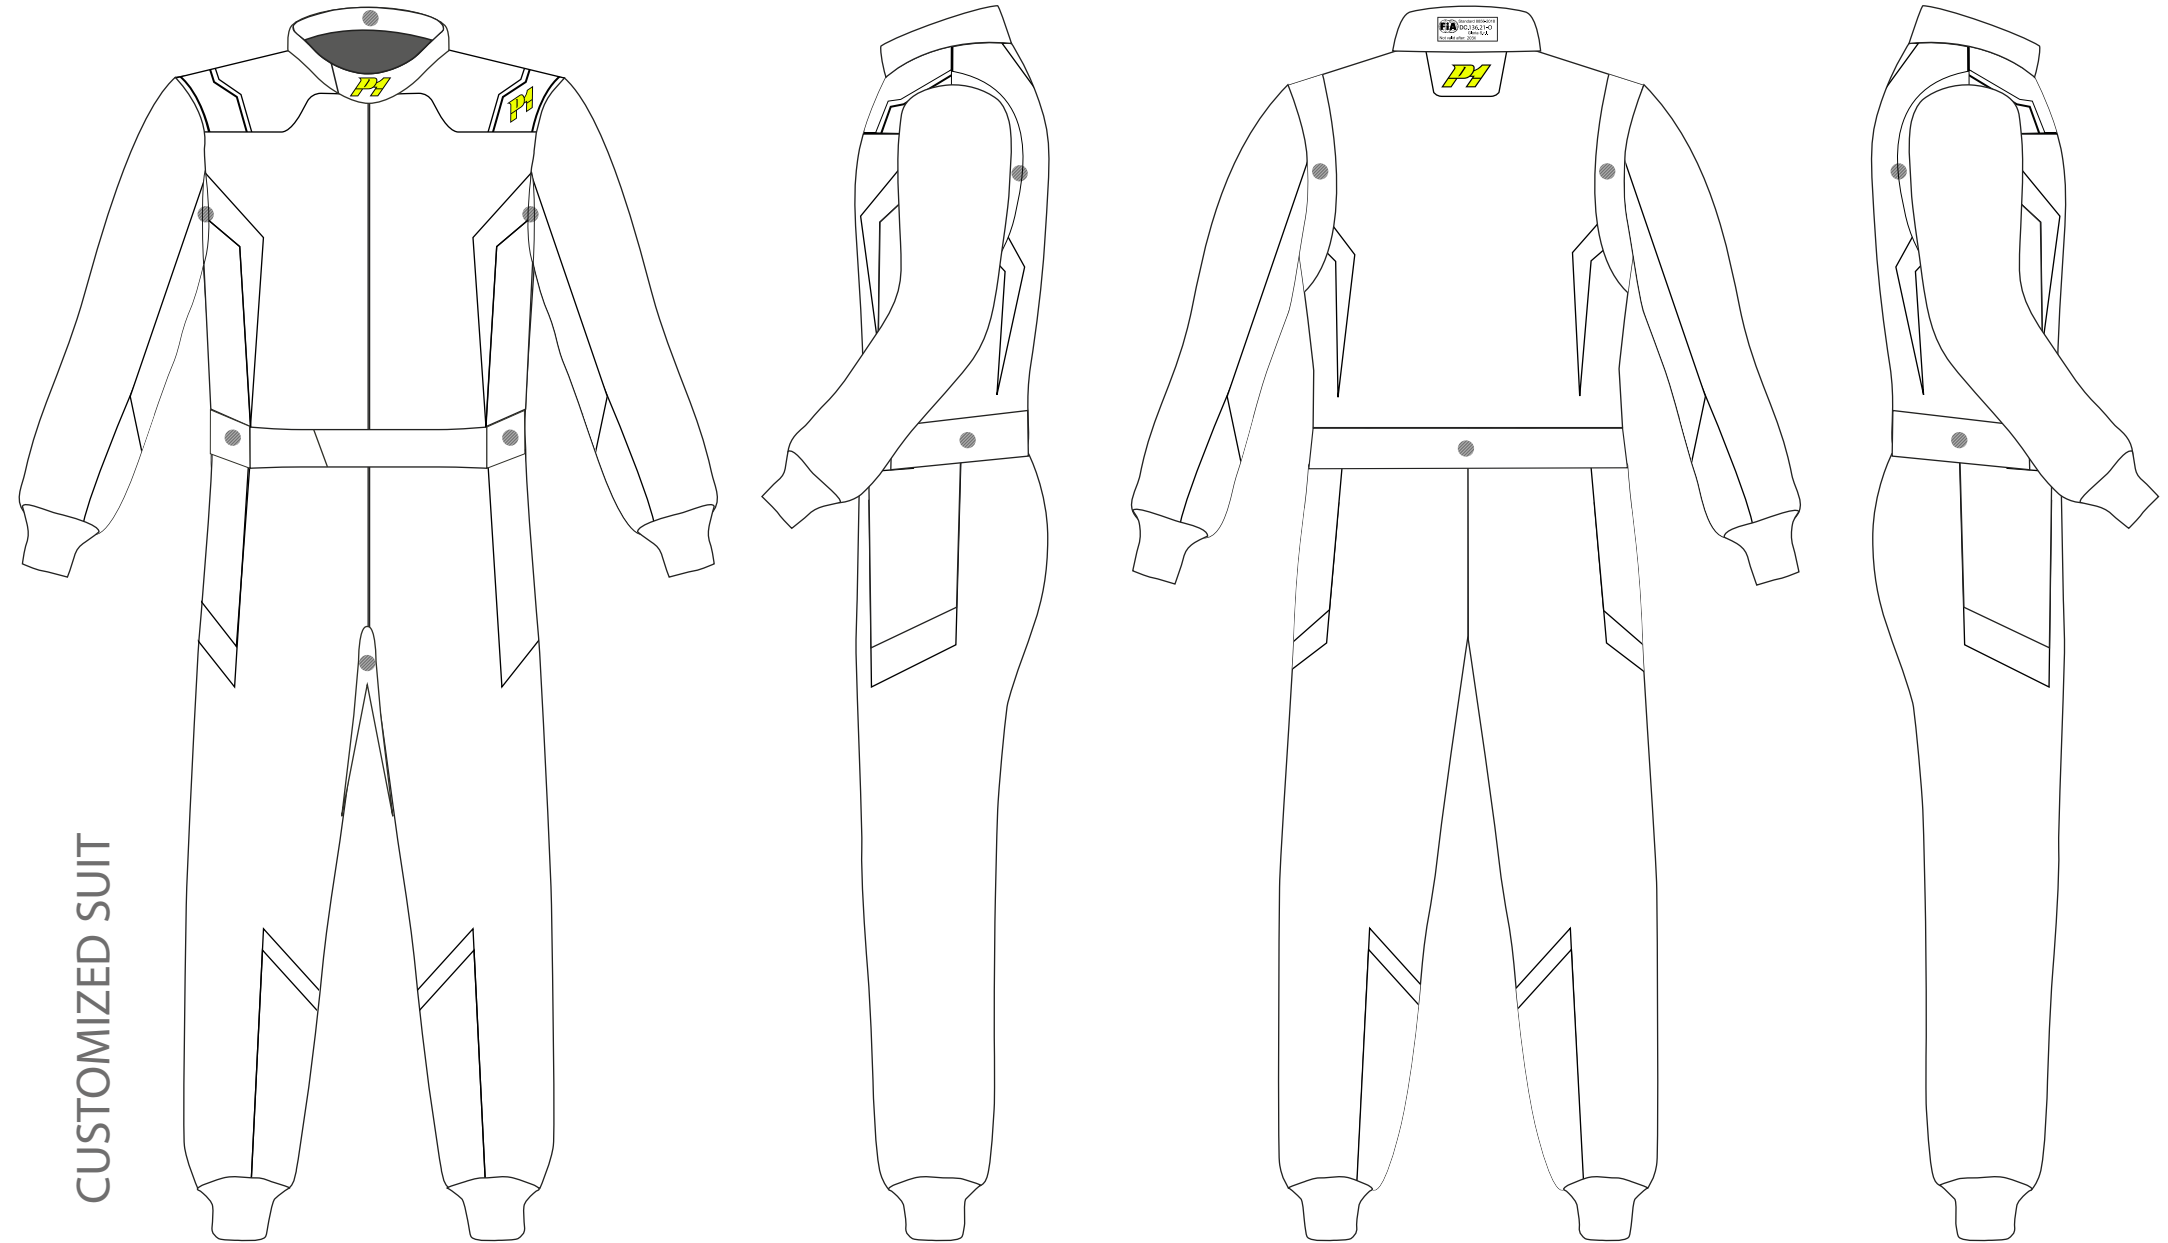

DRIVER NAME: XXX
SUIT BASE: PRO-R
DATE: XXX

FLAG: XXX
RELEASE: XXX XXX

XXX
 XXX

FABRIC

STRETCH INSERTS

CUFFS

CUSTOMIZED SUIT